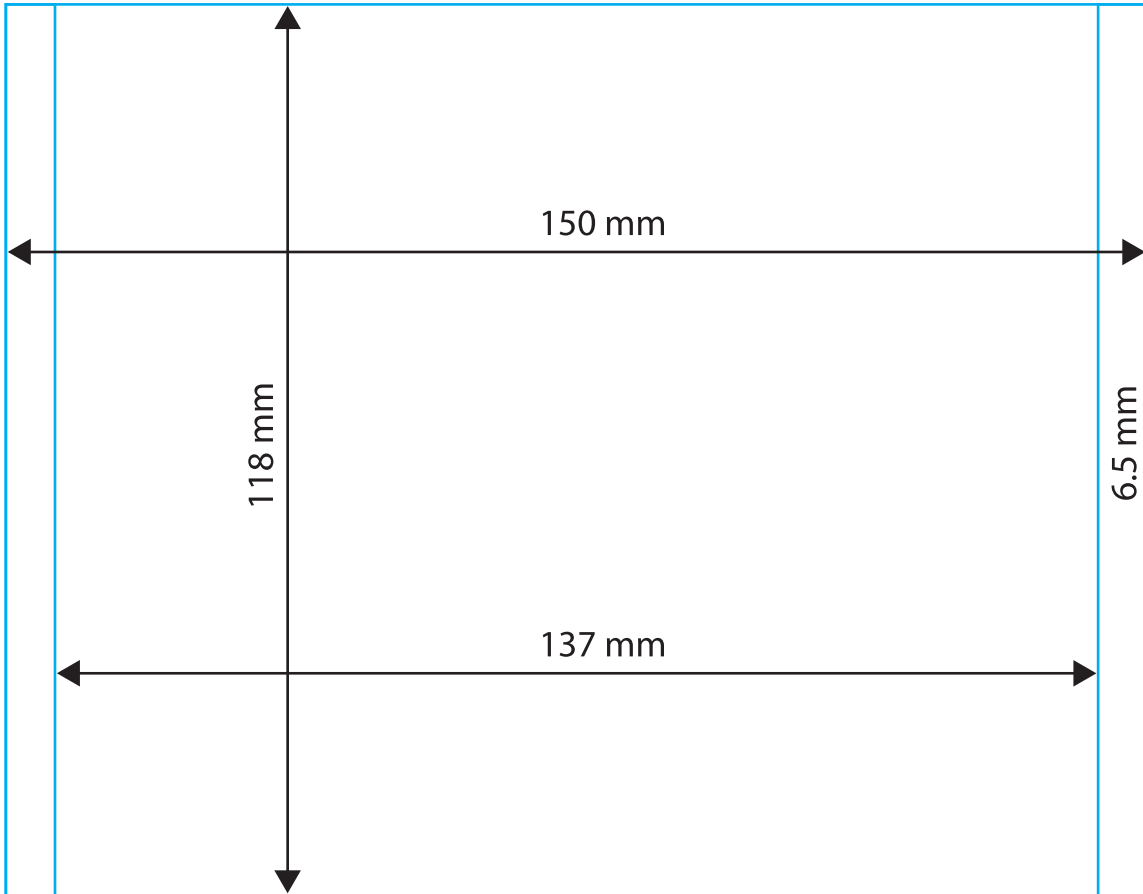

Bleed Line
extend artwork to here.

Exterior Box Back-Viewable Side

perf

perf

Interior Side (disc craddled side)

NOTE:
This side is used only for NON-standard
traycard printing.

◀ This area seen thru crystal clear jewelbox only.