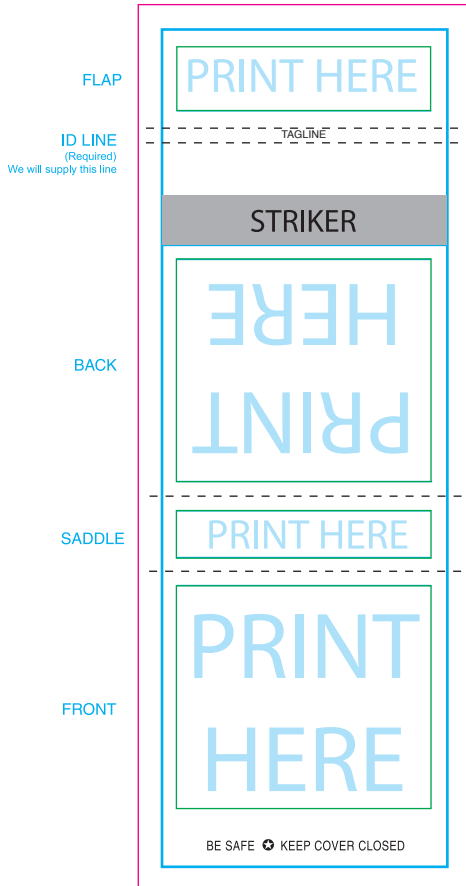

OUTSIDE

INSIDE (optional)

*NO bleed images, on INSIDE COVER.
Keep art within the green guide lines.

BLEED is the **MAGENTA** line (extend background art to this line)

TRIM line is the **BLUE** line

SAFETY line is the **GREEN** line (try to keep any type within this area, to avoid being trimmed off)